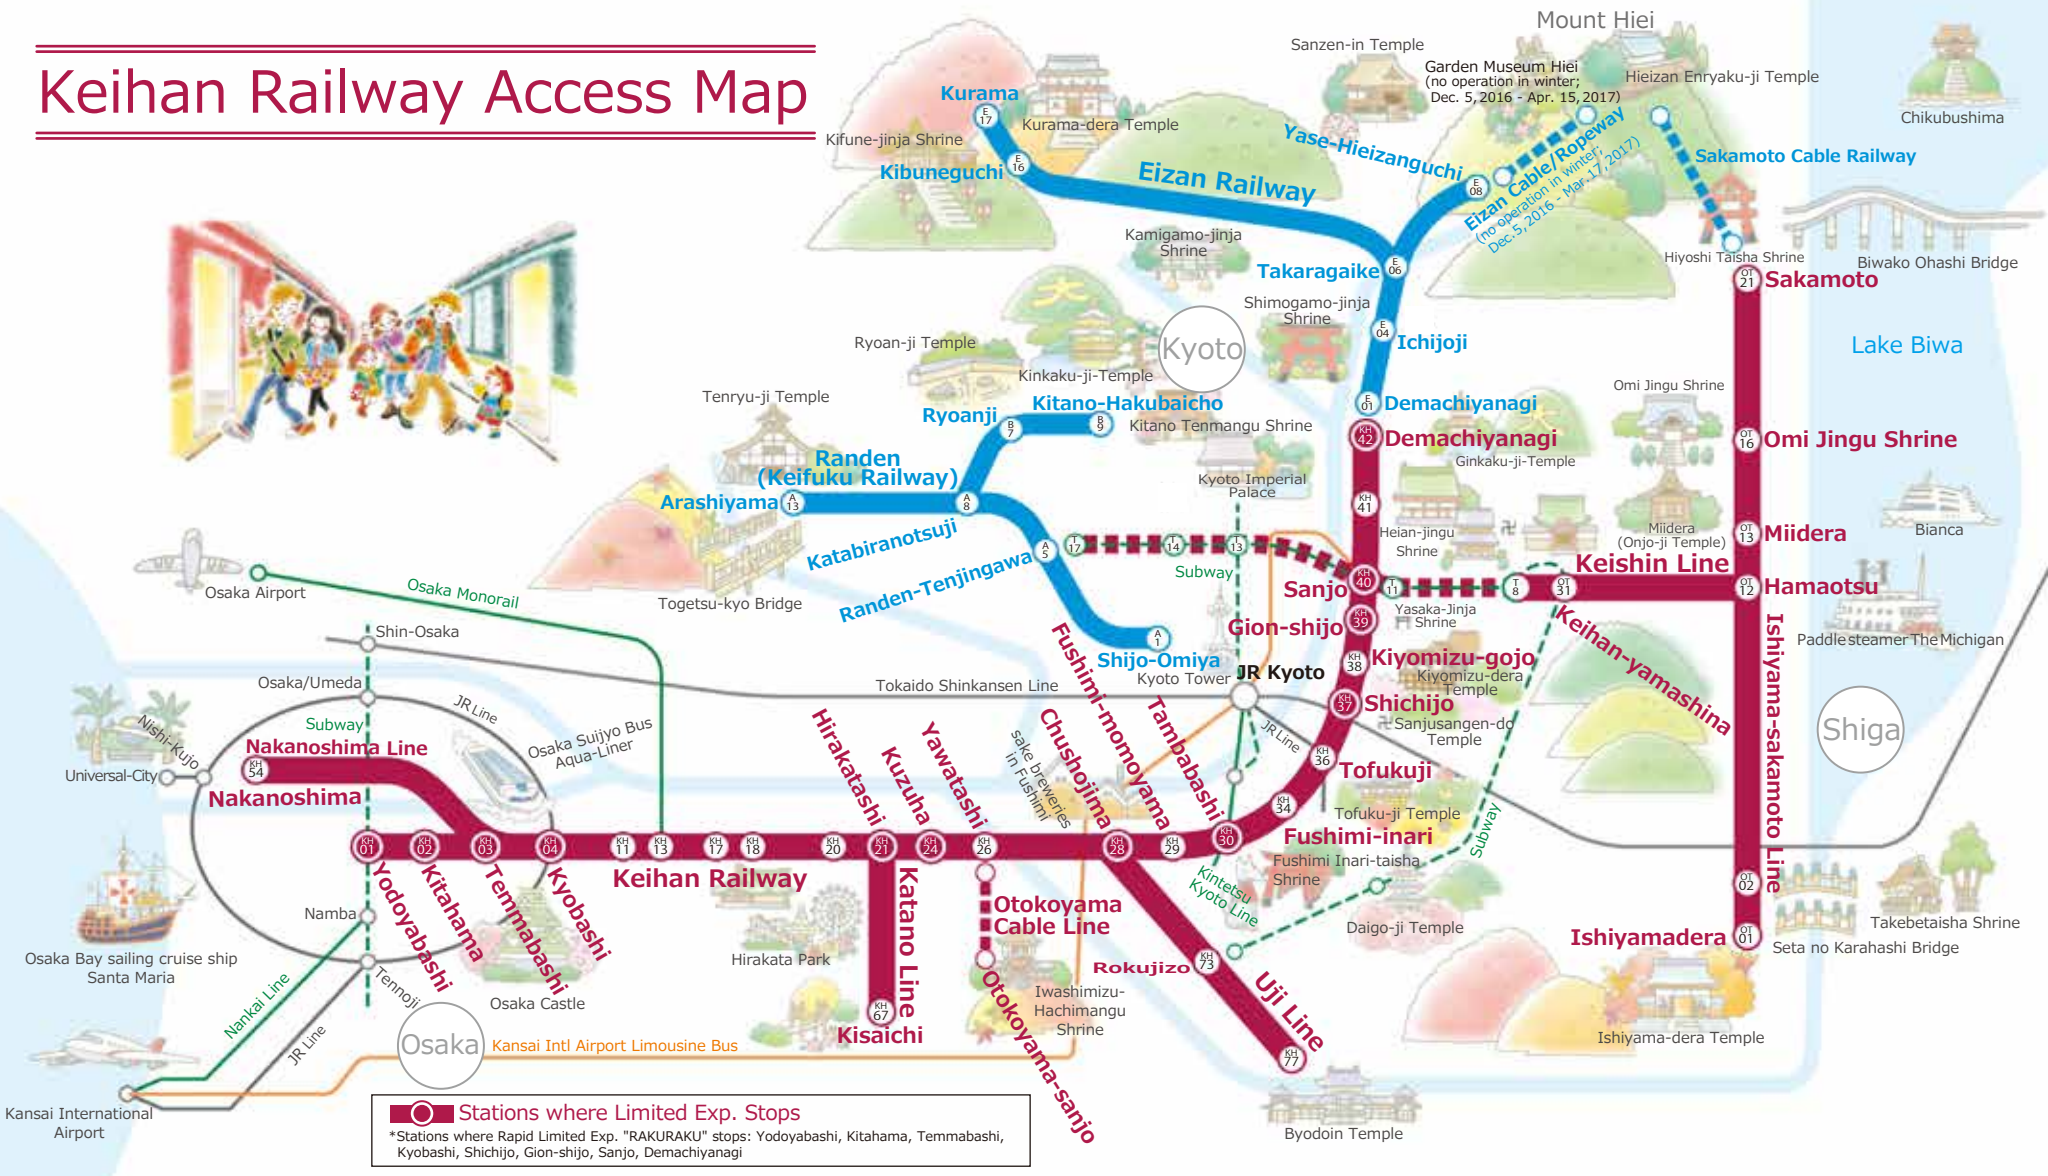

Keihan Railway Access Map

● Stations where Limited Exp. Stops
 *Stations where Rapid Limited Exp. "RAKURAKU" stops: Yodoyabashi, Kitahama, Temmabashi, Kyobashi, Shichijo, Gion-shijo, Sanjo, Demachiyanagi